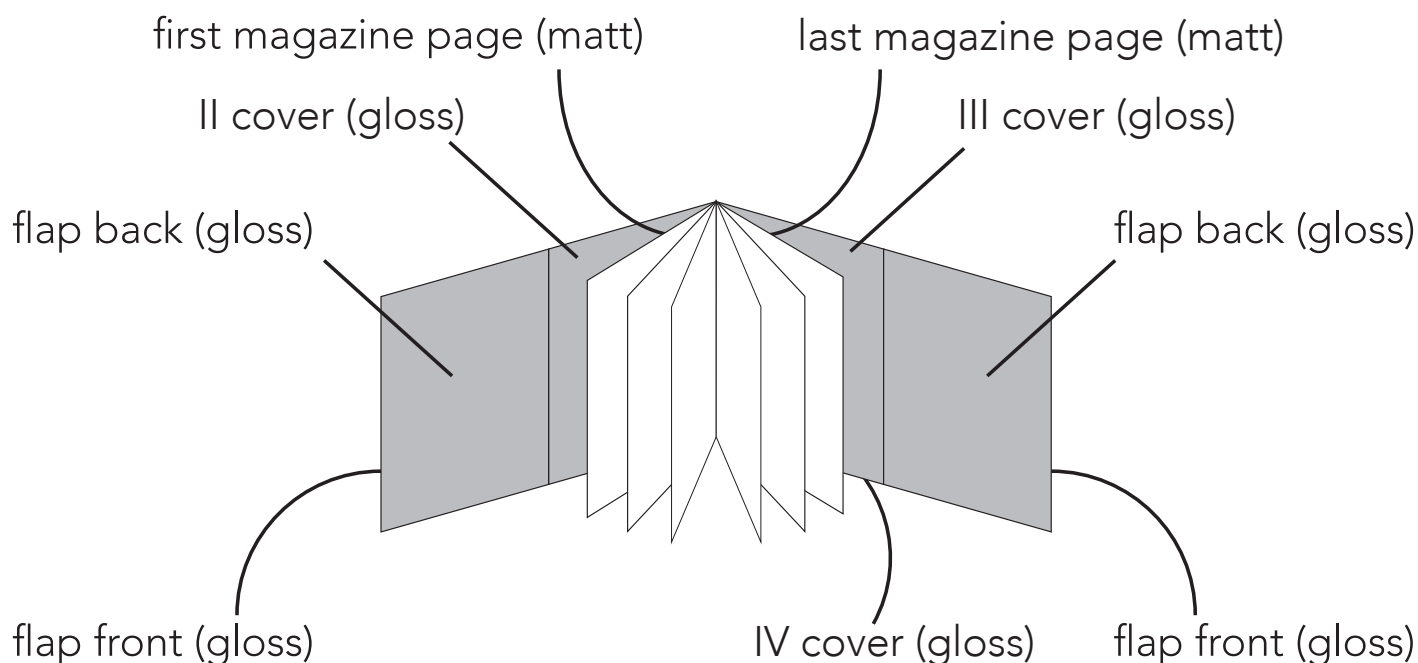

DOUBLE FLAP COVER TECHNICAL INFORMATION

format	trimmed (width x height)	bleed (width x height)
II & III cover (gloss)	224 x 297 mm	230 x 303 mm
flap back and front (gloss)	210 x 297 mm	216 x 303 mm
IV cover (gloss)	231 x 297 mm	237 x 303 mm
first and last magazine page (matt)	223 x 297 mm	229 x 303 mm